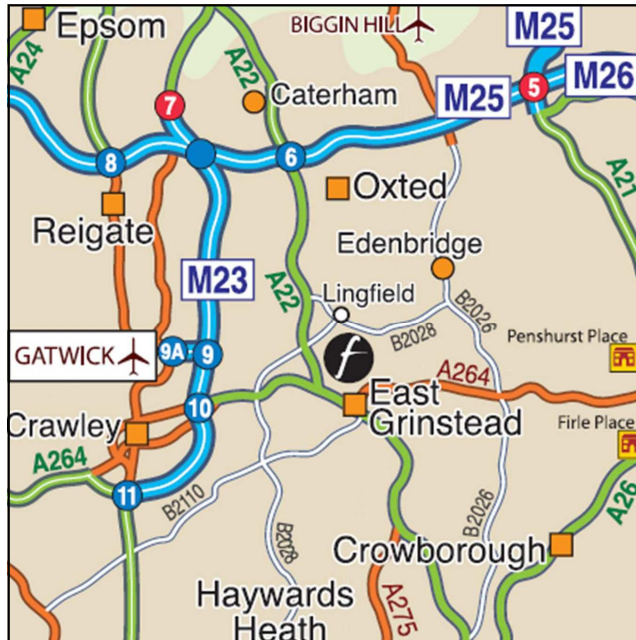

The Felbridge Hotel and Spa
London Road
East Grinstead
West Sussex
RH19 2BH

Telephone: 01342 337700
Fax: 01342 337715

sales@felbridgehotel.co.uk
www.felbridgehotel.co.uk

Grid Reference: TQ 373 396 GB

By Car

From the M25

- Leave the M25 at Junction 6
- At the exit roundabout stay in the left hand lane and join the A22 towards East Grinstead
- Follow the A22 for approximately 9 miles heading towards East Grinstead
- The Hotel is located on the left hand side at Felbridge

From the M23

- Leave the M23 at Junction 10
- At the exit roundabout stay in the left hand lane and join the A264 towards East Grinstead
- Follow the A264 for approximately 8 miles, passing over two roundabouts
- At the Felbridge traffic lights, turn right onto the A22 towards East Grinstead.
- The Hotel is located after 50 yards on the left hand side.

Parking

The Felbridge Hotel and Spa offers complimentary parking for up to 200 cars.

By Train

The Gatwick Express takes just 30 minutes from London Victoria to Gatwick Airport and then the hotel is just a 15 minute taxi journey from the Hotel. Additionally services from London to East Grinstead operate from London Bridge or London Victoria in 50 minutes and East Grinstead station is a 5 minute taxi journey from the Hotel.