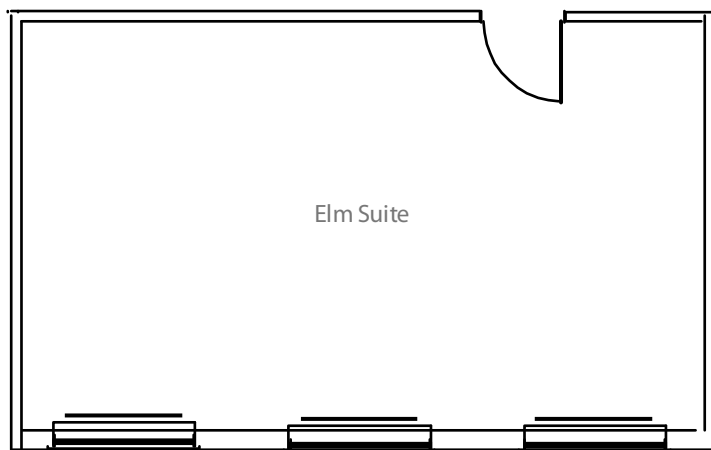

# Elm Suite & Birch Suite

Located on the 2nd Floor

	Theatre	Cabaret	Boardroom	U-Shape	Dinner Only	Dinner Dance	Classroom	Reception	Size (metres)	Height (m)	Sockets	Internet Points	Telephone Points
<b>Birch Suite</b>	20	20	16	12	N/A	N/A	12	30	6.9 x 5.6	2.4	14	10	1
<b>Elm Suite</b>	15	N/A	14	N/A	N/A	N/A	N/A	N/A	7.6 x 3.9	2.4	12	8	1