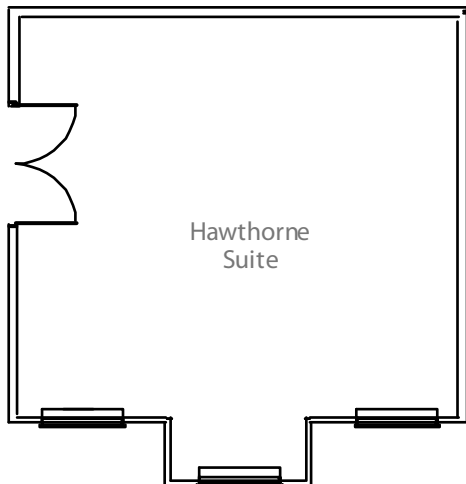

Chestnut, Maple & Hawthorne Suites

	Theatre	Cabaret	Boardroom	U-Shape	Dinner Only	Dinner Dance	Classroom	Reception	Size (metres)	Height (m)	Sockets	Internet Points	Telephone Points
Chestnut Suite	12	N/A	10	N/A	10	N/A	N/A	N/A	6.4 x 3.5	2.4	9	6	1
Maple Suite	12	N/A	10	N/A	10	N/A	N/A	N/A	6.4 x 3.5	2.4	9	6	1
Hawthorne Suite	32	24	20	16	N/A	N/A	12	40	7 x 7.6	2.4	9	9	1