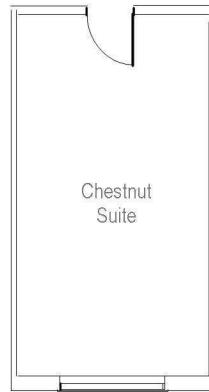

# Hawthorne Suite

## Chestnut Suite

## Maple Suite

	Theatre	Cabaret	Boardroom	U-Shape	Dinner Only	Dinner Dance	Classroom	Reception	Size (metres)	Height (m)	Sockets	Internet Points	Telephone Points
Chestnut Suite	12	N/A	10	N/A	10	N/A	N/A	N/A	6.4 x 3.5	2.4	9	6	1
Maple Suite	12	N/A	10	N/A	10	N/A	N/A	N/A	6.4 x 3.5	2.4	9	6	1
Hawthorne Suite	32	30	16	20	N/A	N/A	12	40	7 x 7.6	2.4	9	9	1