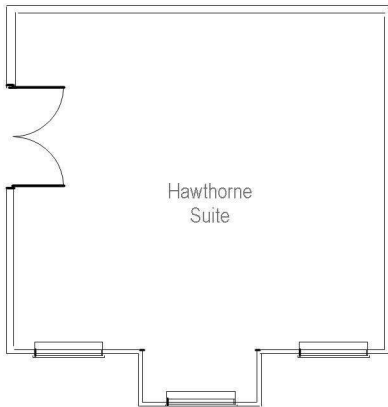

# Hawthorne Suite

## Chestnut Suite

## Maple Suite

	Theatre	Cabaret	Boardroom	U-Shape	Dinner Only	Dinner Dance	Classroom	Reception	Size (metres)	Height (m)	Sockets	Internet Points	Telephone Points
Chestnut Suite	12	N/A	10	N/A	10	N/A	N/A	N/A	6.4 x 3.5	2.4	9	6	1
Maple Suite	12	N/A	10	N/A	10	N/A	N/A	N/A	6.4 x 3.5	2.4	9	6	1
Hawthorne Suite	32	30	16	20	N/A	N/A	12	40	7 x 7.6	2.4	9	9	1