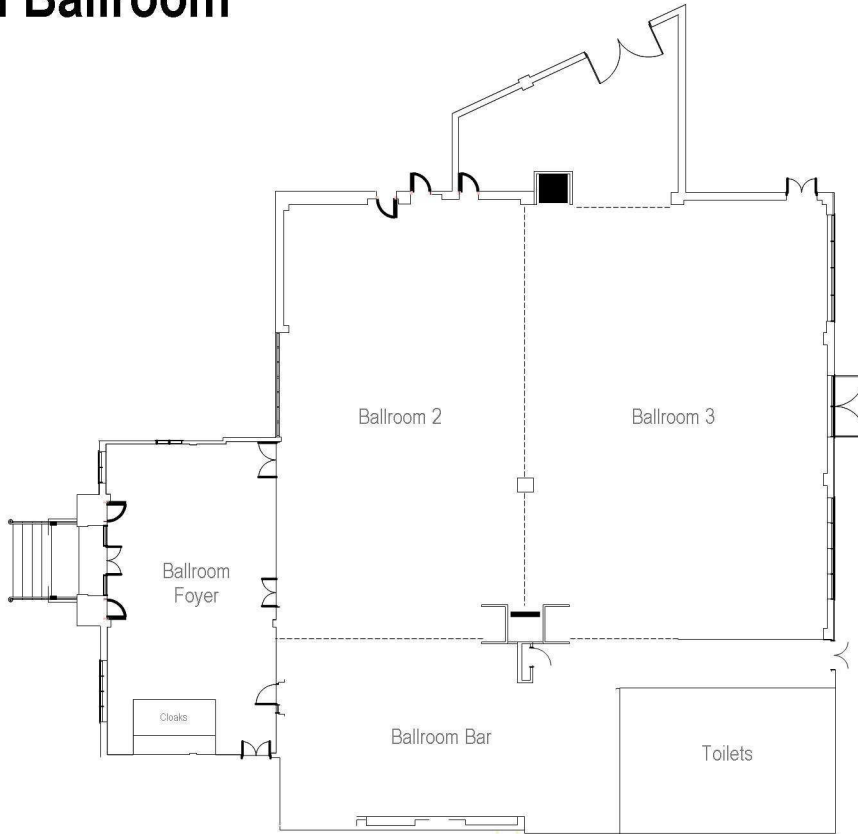

# The Grand Ballroom

	Theatre	Cabaret	Boardroom	U-Shape	Dinner Only	Dinner Dance	Classroom	Reception	Size (metres)	Height (m)	Sockets	Internet Points	Telephone Points
<b>The Grand Ballroom</b>	500	180	70	60	300	250	200	500	23 x 17.3	3,6	8	WiFi	N/A
<b>Ballroom 2</b>	200	72	50	40	120	80	80	200	10 x 17.3	3,6	2	WiFi	N/A
<b>Ballroom 3</b>	250	110	60	50	140	100	80	250	13 x 17.3	3,6	6	WiFi	N/A