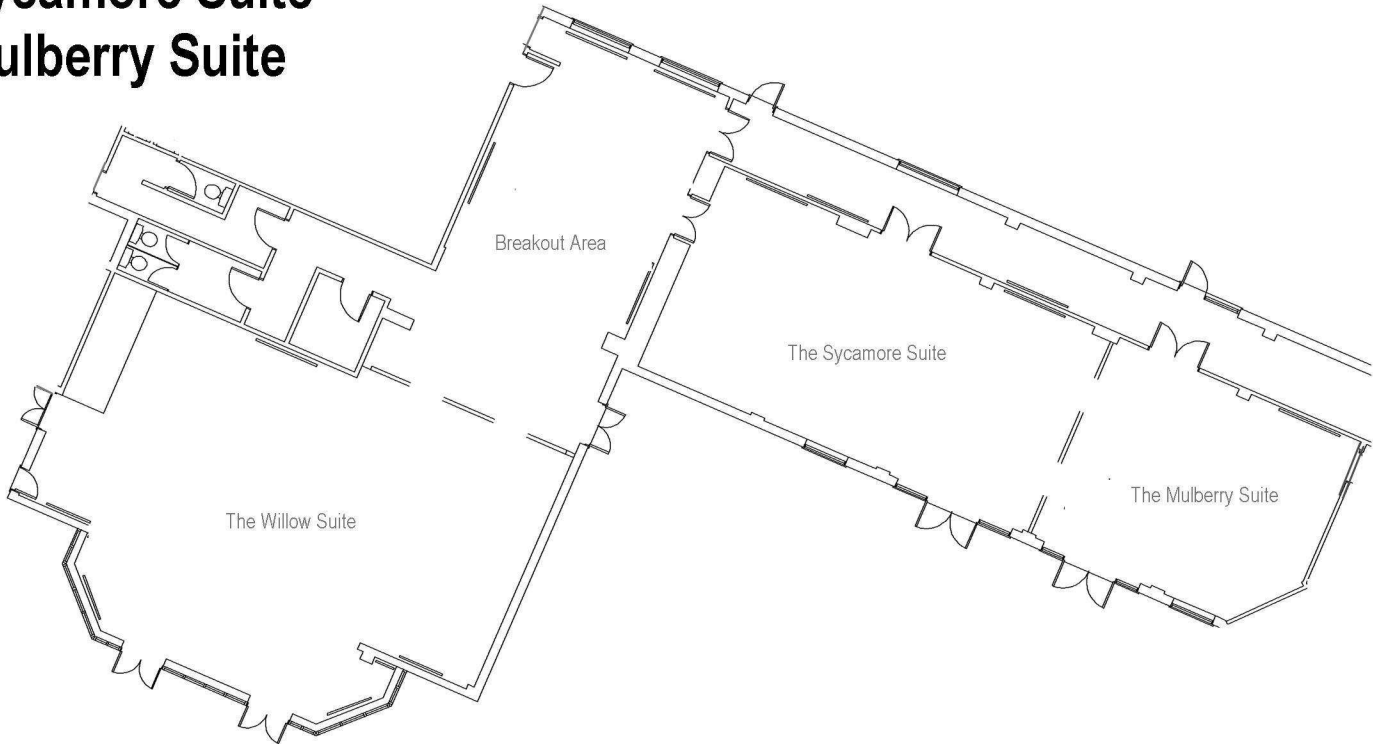

Willow Suite Sycamore Suite Mulberry Suite

	Theatre	Cabaret	Boardroom	U-Shape	Dinner Only	Dinner Dance	Classroom	Reception	Size (metres)	Height (m)	Sockets	Internet Points	Telephone Points
Willow Suite	60	36	36	30	60	50	20	100	8 x 5.6	2.4	12	7	1
Sycamore Suite	40	30	20	26	60	50	16	75	11 x 6.3	2.4	11	7	1
Mulberry Suite	20	12	16	12	12	N/A	12	30	7 x 6.3	2.4	8	7	1
Mulberry Suite & Sycamore Suite	60	42	30	30	80	60	28	100	18 x 6.3	2.4	19	14	2