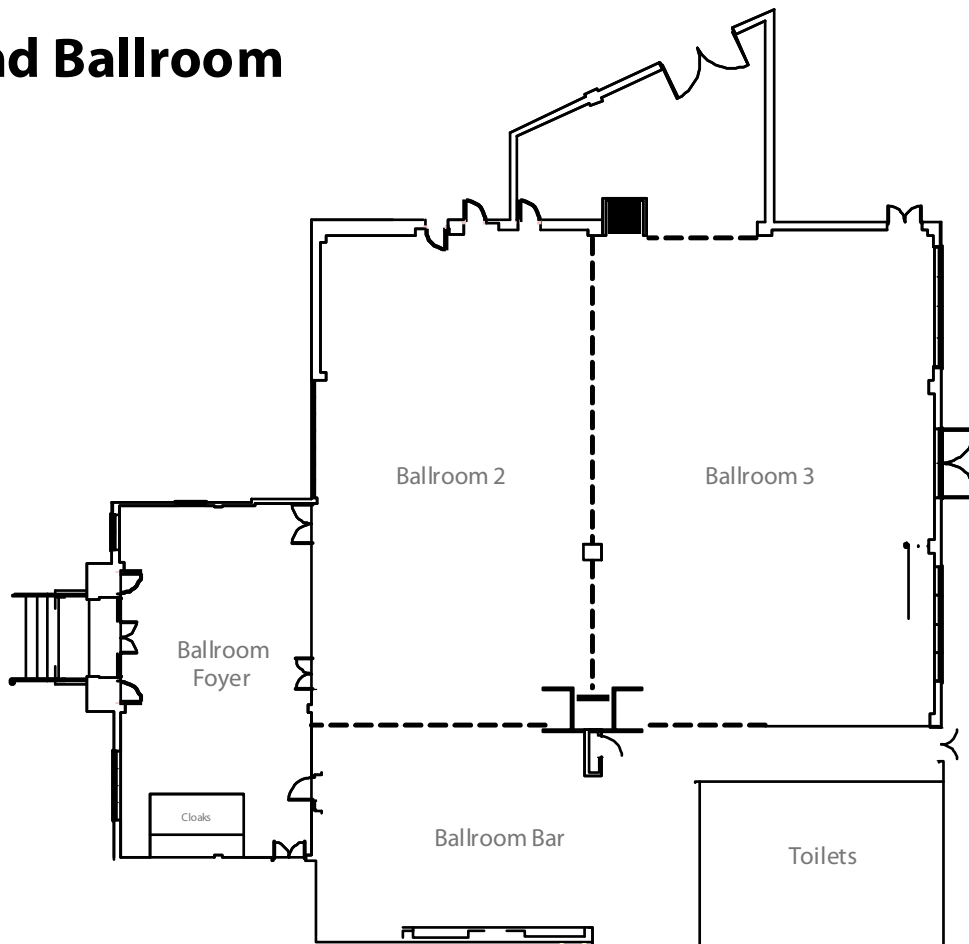

# The Grand Ballroom

	Theatre	Cabaret	Boardroom	U-Shape	Dinner Only	Dinner Dance	Classroom	Reception	Size (metres)	Height (m)	Sockets	Internet Points	Telephone Points
<b>The Grand Ballroom</b>	500	180	70	60	330	300	200	500	23 x 17.3	3,6	8	WiFi	N/A
<b>Ballroom 2</b>	200	72	50	40	120	80	80	200	10 x 17.3	3,6	2	WiFi	N/A
<b>Ballroom 3</b>	250	110	60	50	140	100	80	250	13 x 17.3	3,6	6	WiFi	N/A