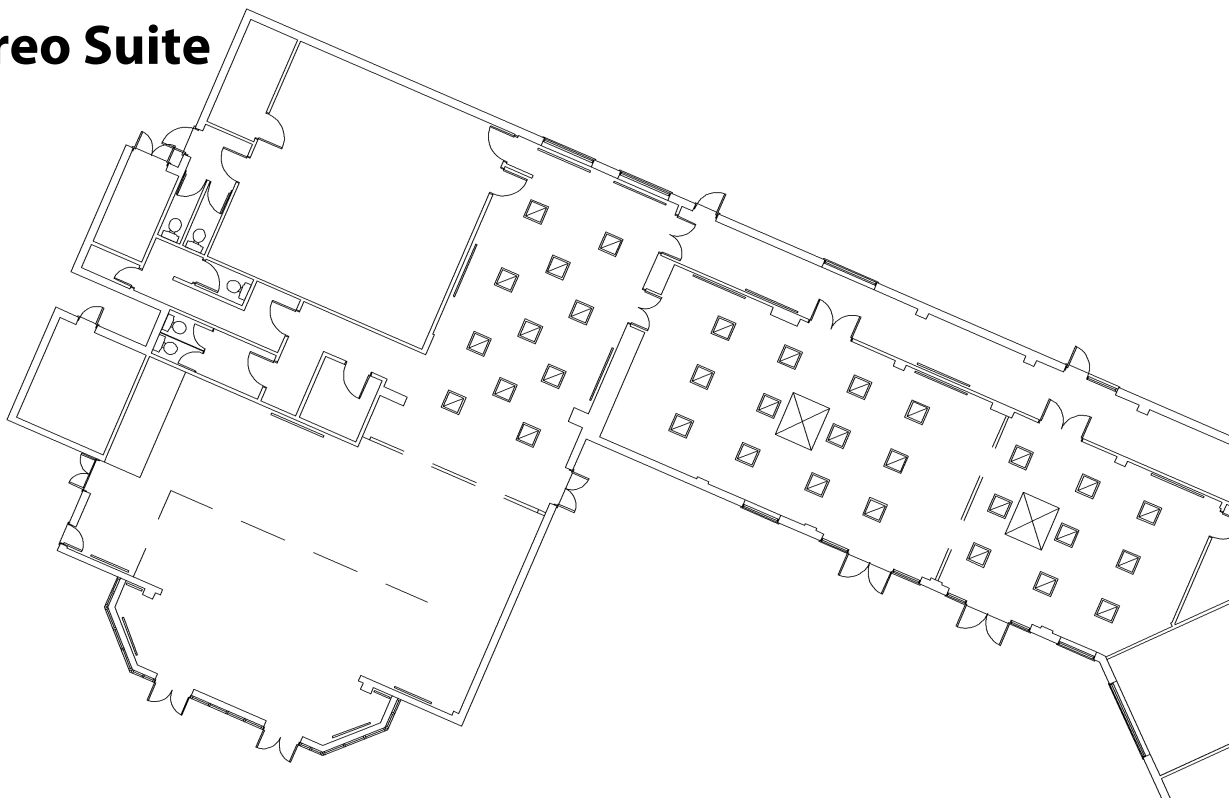

The Treo Suite

	Theatre	Cabaret	Boardroom	U-Shape	Dinner Only	Dinner Dance	Classroom	Reception	Size (metres)	Height (m)	Sockets	Internet Points	Telephone Points
Willow Suite	60	40	36	30	60	30	20	100	8 x 5.6	2.4	12	7	1
Sycamore Suite	40	30	26	20	48	20	16	75	11 x 6.3	2.4	11	7	1
Mulberry Suite	20	16	16	12	12	N/A	12	30	7 x 6.3	2.4	8	7	1
Mulberry Suite & Sycamore Suite	80	56	40	36	80	60	28	100	18 x 6.3	2.4	19	14	2