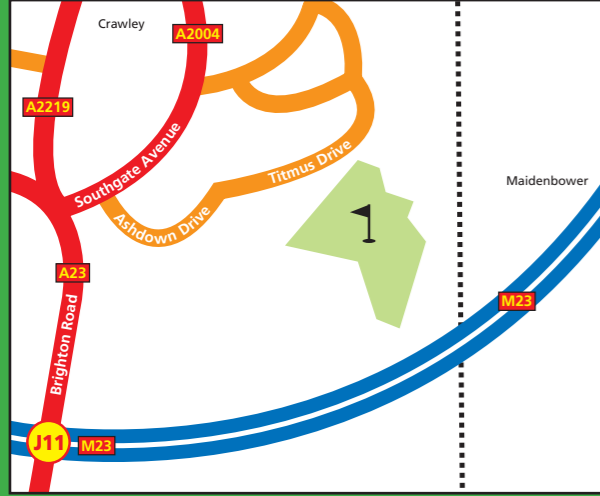

### How to get there

Tilgate Forest Golf Centre is easily accessible, being just 5 minutes from Junction 11 of the M23.

## Background

Set within the magnificent wooded countryside of the High Weald of Sussex adjoining Tilgate Forest Park, this outstanding location offers unparalleled views. The park covers some 400 acres and was once part of the Tilgate Estate, which covered much of the surrounding area. Tilgate Forest is now classified as a country park and conservation area with golf being just one of the many activities on offer.